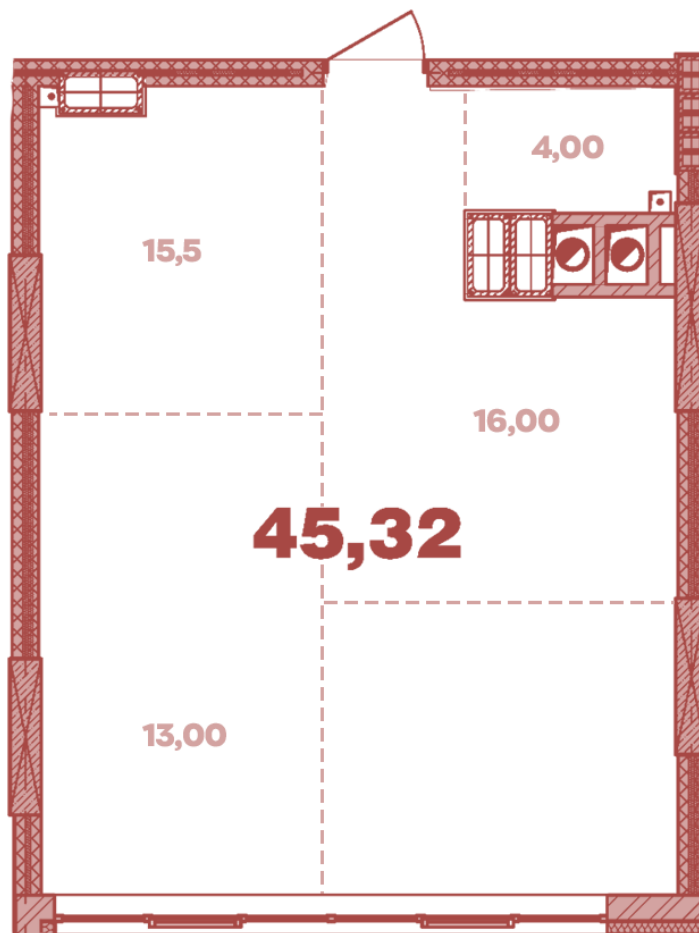

RC "Crystal Avenue"

crystal-avenue.com.ua

096 023 03 10

**Plan 1 room apartment in the house on the Cryshtaleva St.,
1-A — #18.4 (shell format)**

PLAN TYPE: №18.4

House Cryshtaleva St., 1-A
1 roomed, 18 Floor

Characteristics

Gross area: 45.32 m²

Living space: 13 m²

Kitchen area: 16 m²