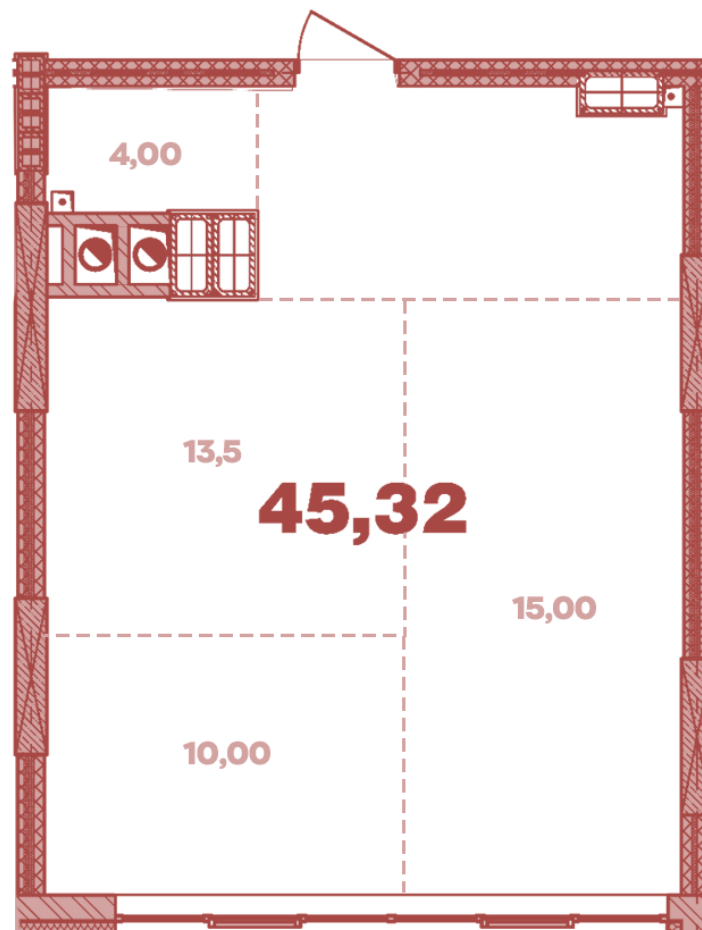

RC "Crystal Avenue"

crystal-avenue.com.ua

096 023 03 10

**Plan 1 room apartment in the house on the Cryshtaleva St.,
1-A — #18.5 (shell format)**

PLAN TYPE: №18.5

House Cryshtaleva St., 1-A
1 roomed, 18 Floor

Characteristics

Gross area: 45.32 m²

Living space: 15 m²

Kitchen area: 13.5 m²