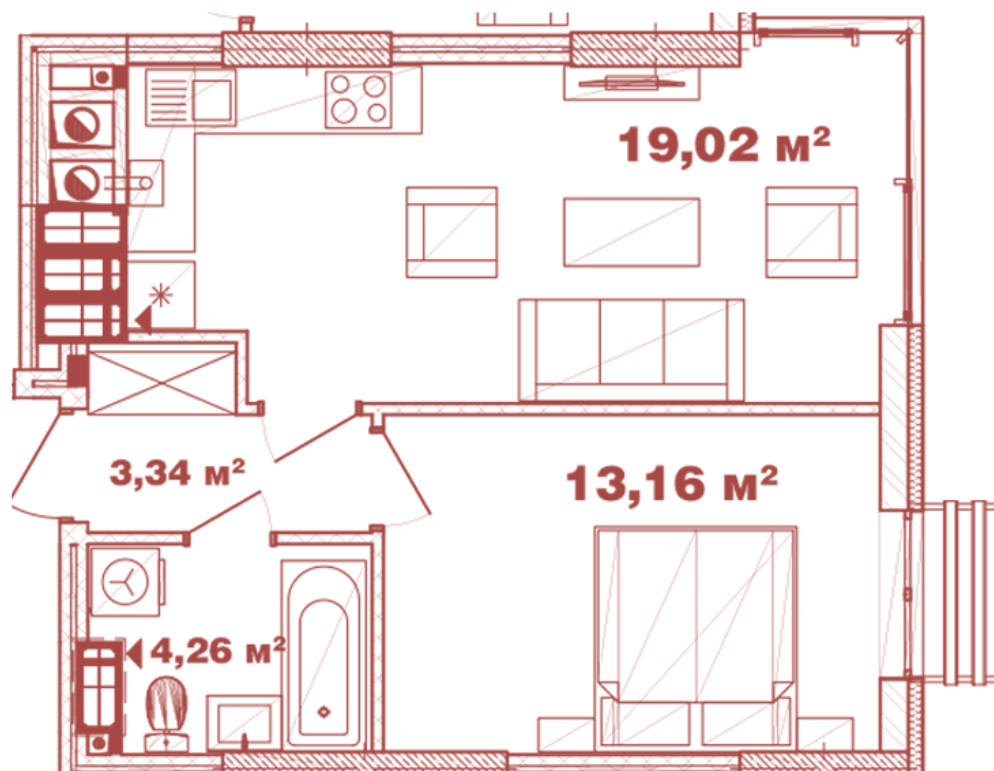

RC "Crystal Avenue"

crystal-avenue.com.ua

096 023 03 10

Plan 1 room apartment in the house on the Kryshtaleva St.,
1 — #13.7

PLAN TYPE: №13.7

House Cryshtaleva St., 1
1 roomed, 13-15 Floor

Characteristics

Gross area: 39.78 m²

Living space: 13.16 m²

Kitchen area: 19.02 m²