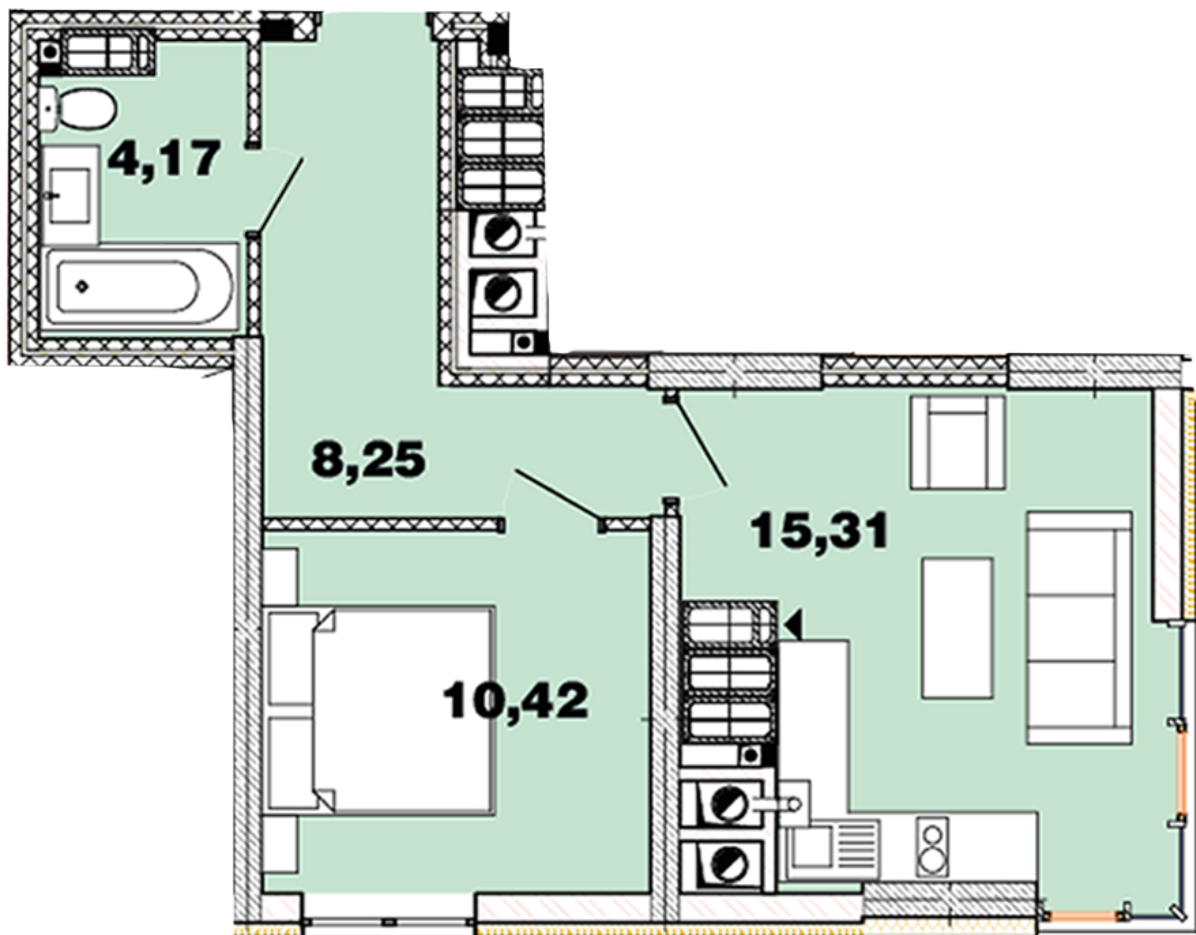

## **PLAN TYPE: №16.9**

House Cryshtaleva St., 1  
1 roomed, 16-17 Floor

### **Characteristics**

Gross area: 38.14 m<sup>2</sup>

Living space: 10.42 m<sup>2</sup>

Kitchen area: 15.31 m<sup>2</sup>