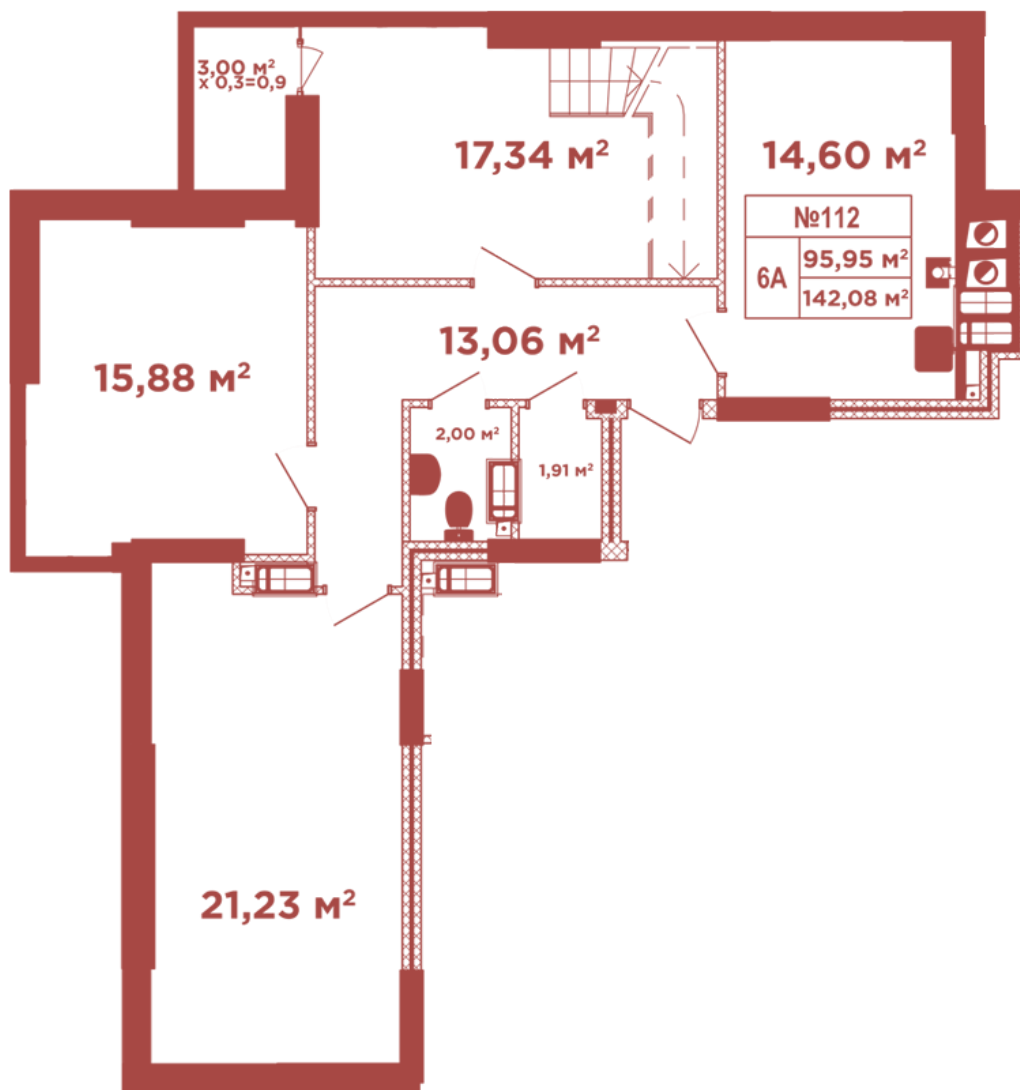

RC "Crystal Avenue"

crystal-avenue.com.ua

096 023 03 10

Plan 6 room apartment in the house on the Cryshtaleva St., 1-A — #16.8

PLAN TYPE: №16.8

House Cryshtaleva St., 1-A
6 roomed, 16-17 Floor

Characteristics

Gross area: 142.08 m²

Living space: 95.95 m²

Kitchen area: 14.6 m²